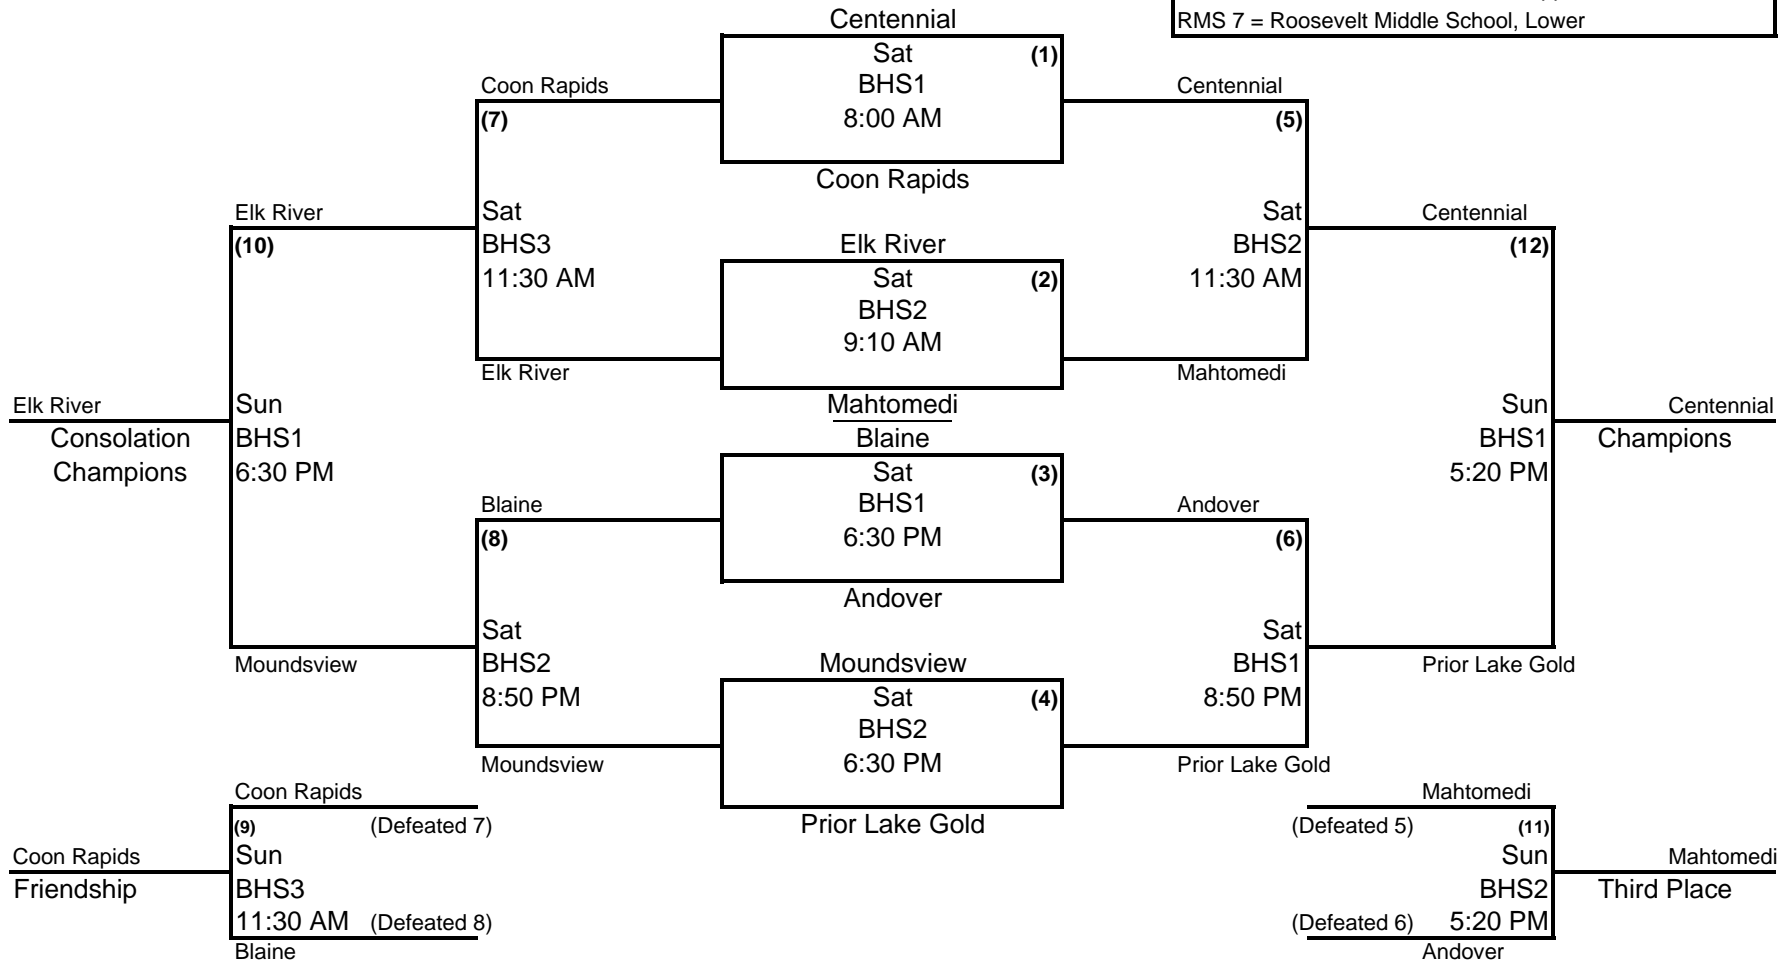

Blaine Girl's Invitational Basketball Tournament
 8th Grade B Division
 February 12-14, 2010

BHS 1 = Blaine High School, Main Court
 BHS 2 = Blaine High School, South Side Court
 BHS 3 = Blaine High School, North Side Court
 NDMS 4 = Northdale Middle School (near concessions)
 NDMS 5 = Northdale Middle School (near admissions)
 RMS 6 = Roosevelt Middle School, Upper
 RMS 7 = Roosevelt Middle School, Lower

1st, 2nd, 3rd and Consolation Champion Trophies will be awarded immediately following the affected game

BHS Blaine HS 12555 University Ave NW Blaine, MN 55448 Enter Fieldhouse door, SW corner of school
 NDMS Northdale MS 11301 Dogwood ST NW, Coon Rapids MN 55448 Enter door 3 on southside
 RMS Roosevelt MS 650 Main ST NE, Blaine MN 55434 Enter West door on Northside of building, #2