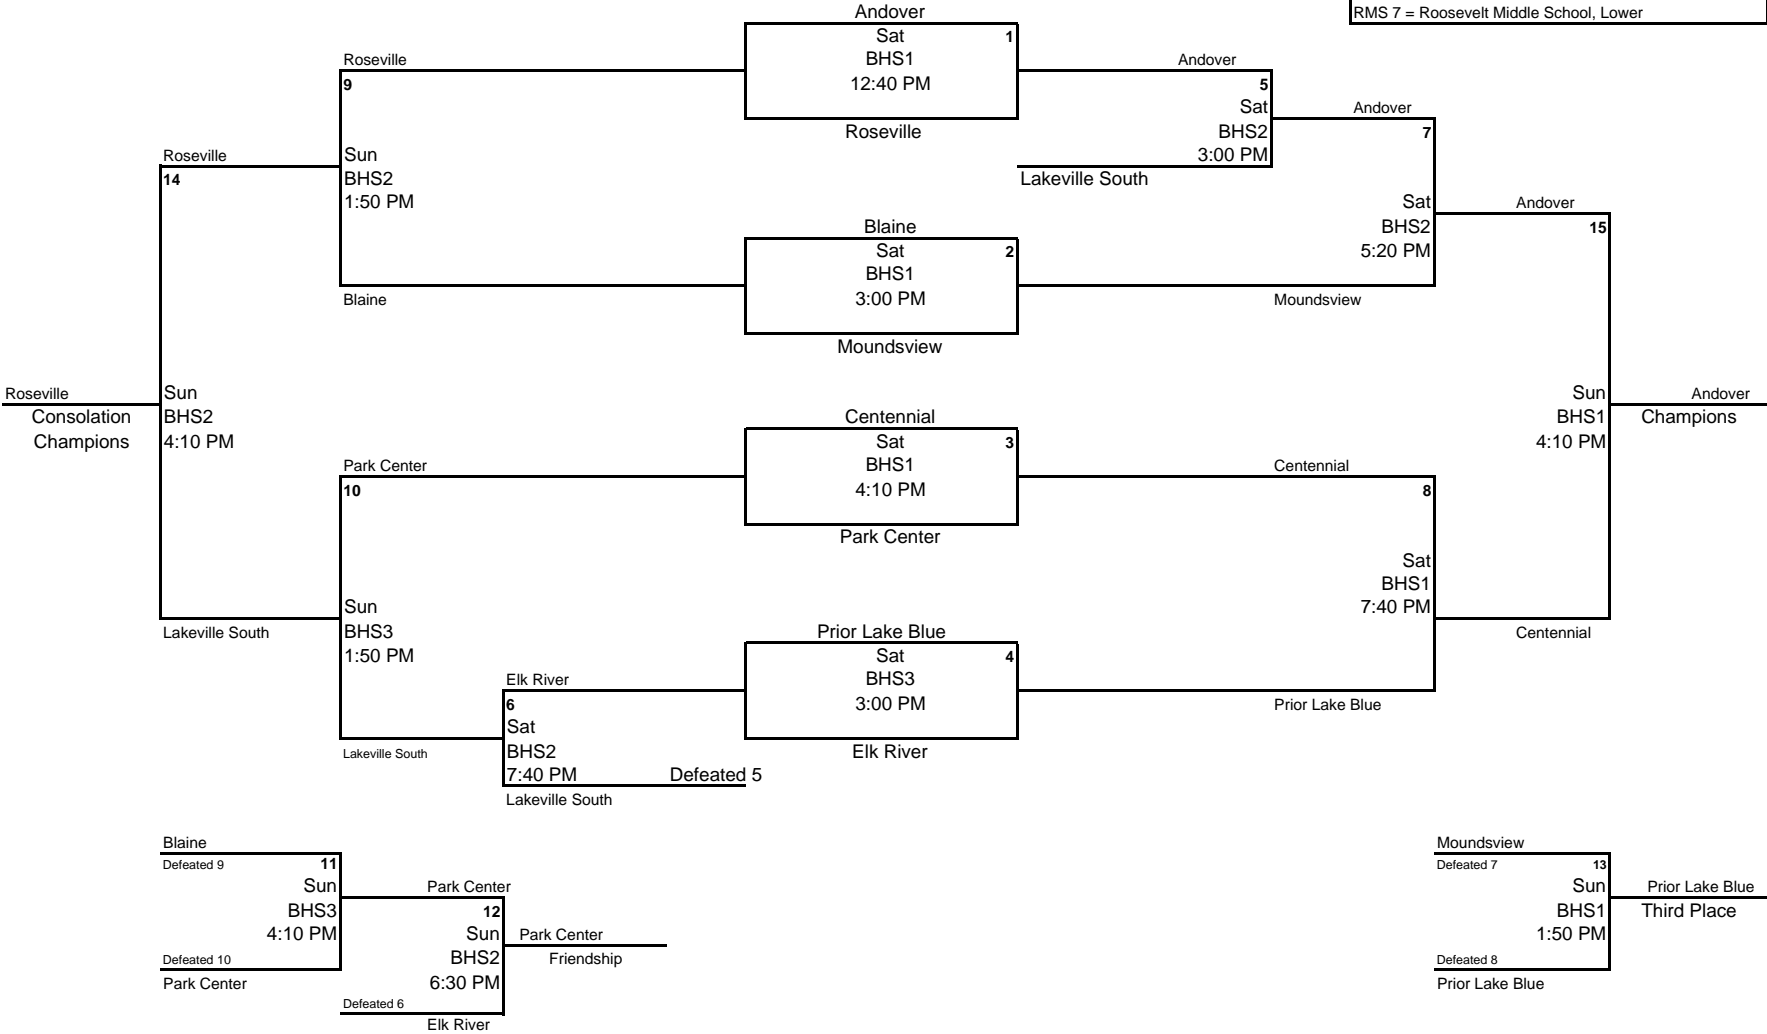

**Blaine Girl's Invitational Basketball Tournament**  
 8th Grade A Division  
 February 12-14, 2008

BHS 1 = Blaine High School, Main Court  
 BHS 2 = Blaine High School, North Side Court  
 BHS 3 = Blaine High School, South Side Court  
 NDMS 4 = Northdale Middle School (near concessions)  
 NDMS 5 = Northdale Middle School (near admissions)  
 RMS 6 = Roosevelt Middle School, Upper  
 RMS 7 = Roosevelt Middle School, Lower

1st, 2nd, 3rd and Consolation Champion Awards will be presented immediately following the affected game

BHS Blaine HS 12555 University Ave NW Blaine, MN 55448      Enter Fieldhouse door, SW corner of school  
 NDMS Northdale MS 11301 Dogwood ST NW, Coon Rapids MN 55448      Enter door 3 on southside  
 RMS Roosevelt MS 650 Main ST NE, Blaine MN 55434      Enter West door on Northside of building, #2