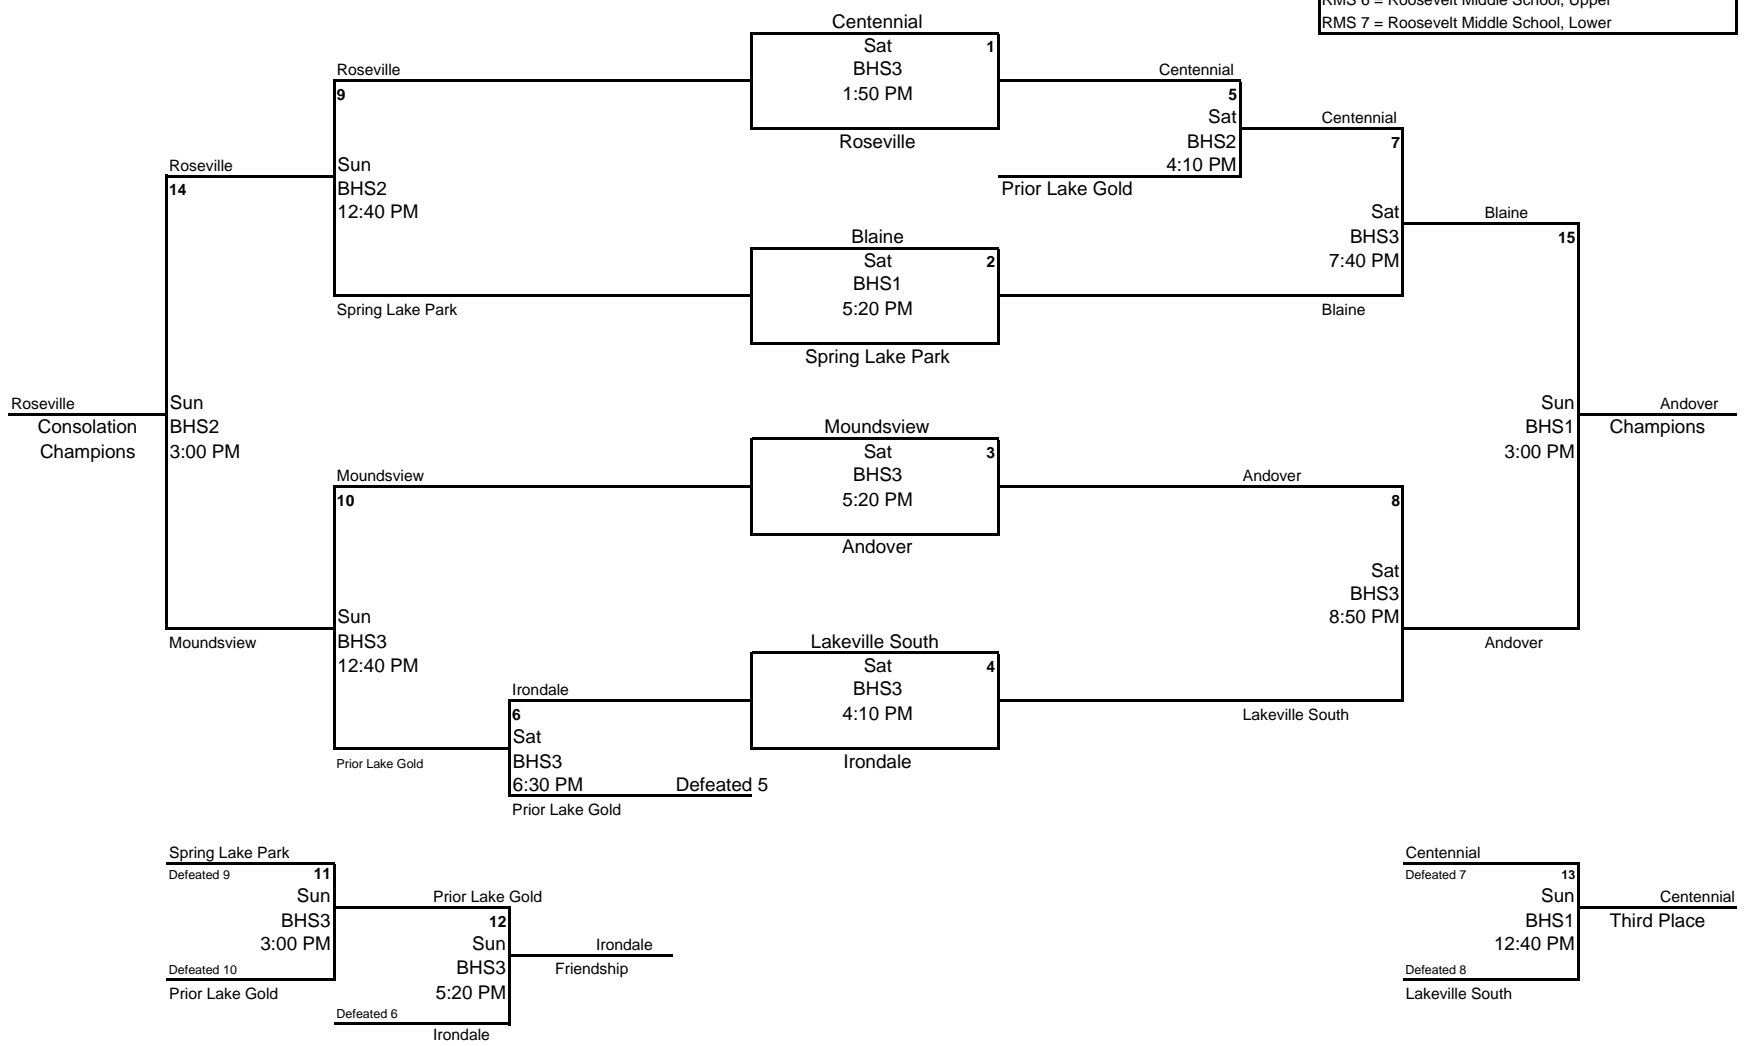

Blaine Girl's Invitational Basketball Tournament
 7th Grade B Division
 February 12-14, 2010

BHS 1 = Blaine High School, Main Court
 BHS 2 = Blaine High School, North Side Court
 BHS 3 = Blaine High School, South Side Court
 NDMS 4 = Northdale Middle School (near concessions)
 NDMS 5 = Northdale Middle School (near admissions)
 RMS 6 = Roosevelt Middle School, Upper
 RMS 7 = Roosevelt Middle School, Lower

1st, 2nd, 3rd and Consolation Champion Awards will be presented immediately following the affected game

BHS Blaine HS 12555 University Ave NW Blaine, MN 55448 Enter Fieldhouse door, SW corner of school
 NDMS Northdale MS 11301 Dogwood ST NW, Coon Rapids MN 55448 Enter door 3 on southside
 RMS Roosevelt MS 650 Main ST NE, Blaine MN 55434 Enter West door on Northside of building, #2