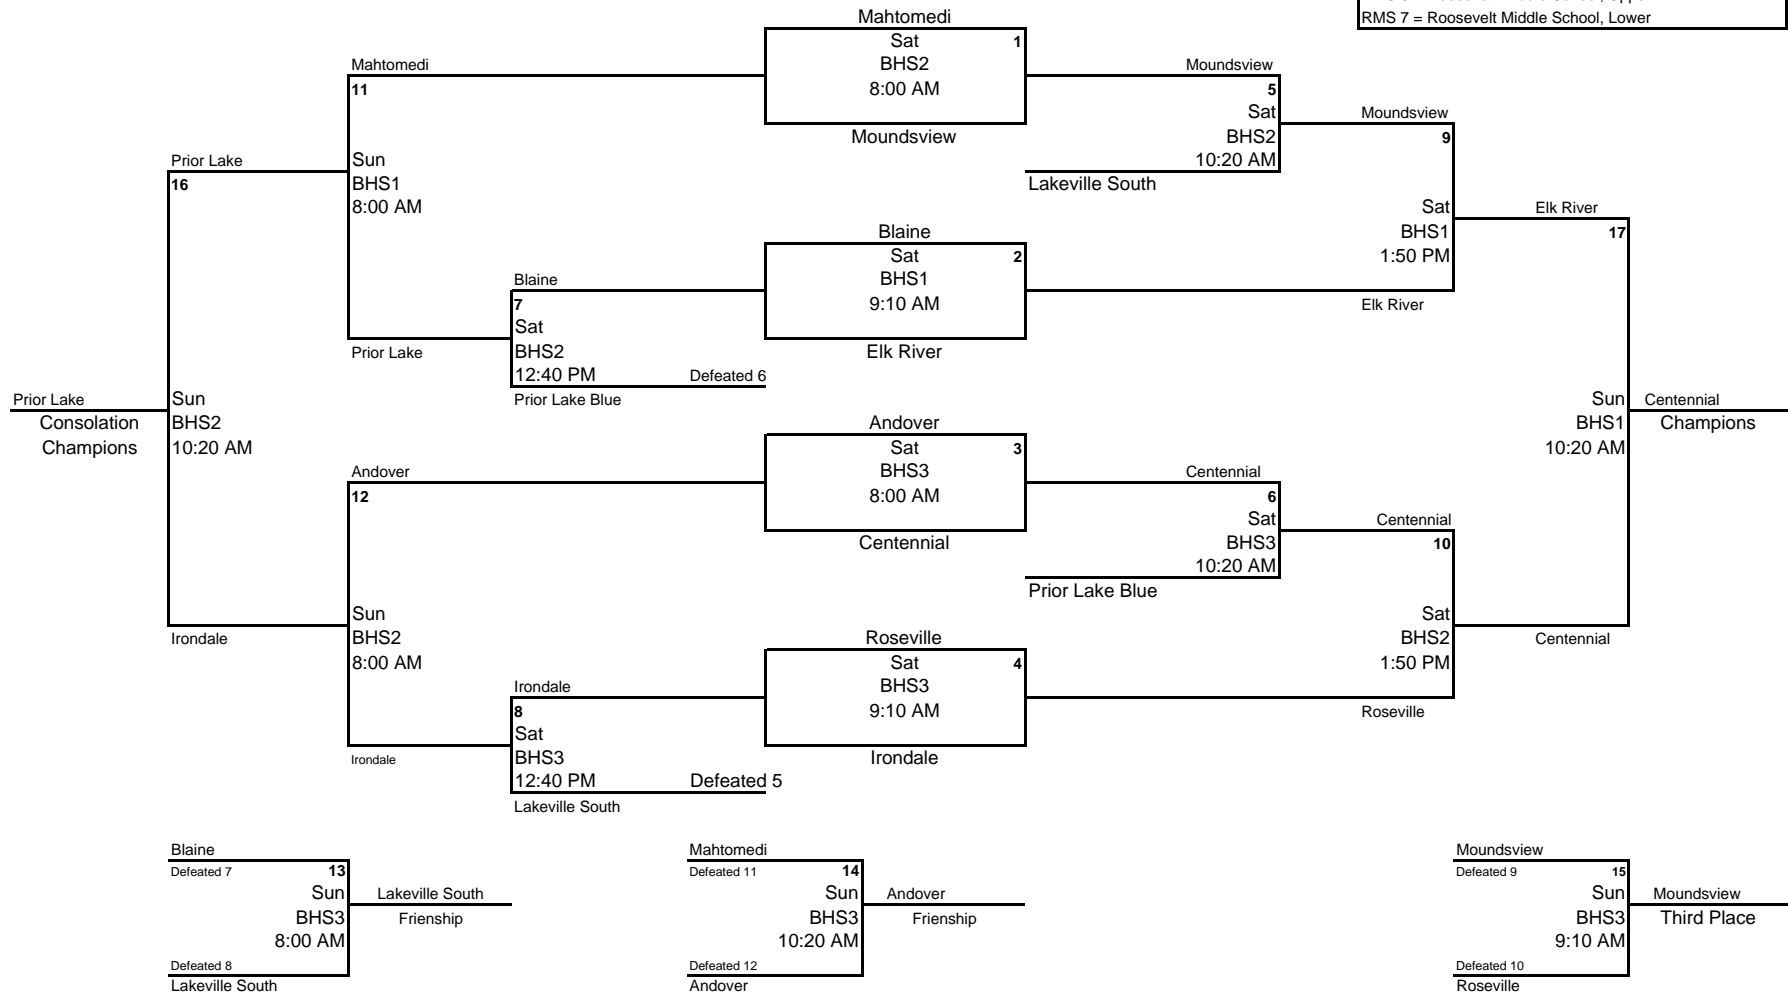

Blaine Girl's Invitational Basketball Tournament
 7th Grade A Division
 February 12-14, 2010

BHS 1 = Blaine High School, Main Court
 BHS 2 = Blaine High School, South Side Court
 BHS 3 = Blaine High School, North Side Court
 NDMS 4 = Northdale Middle School (near concessions)
 NDMS 5 = Northdale Middle School (near admissions)
 RMS 6 = Roosevelt Middle School, Upper
 RMS 7 = Roosevelt Middle School, Lower

1st, 2nd, 3rd and Consolation Champion Awards will be presented immediately following the affected game

BHS Blaine HS 12555 University Ave NW Blaine, MN 55448 Enter Fieldhouse door, SW corner of school
 NDMS Northdale MS 11301 Dogwood ST NW, Coon Rapids MN 55448 Enter door 3 on southside
 RMS Roosevelt MS 650 Main ST NE, Blaine MN 55434 Enter West door on Northside of building, #2