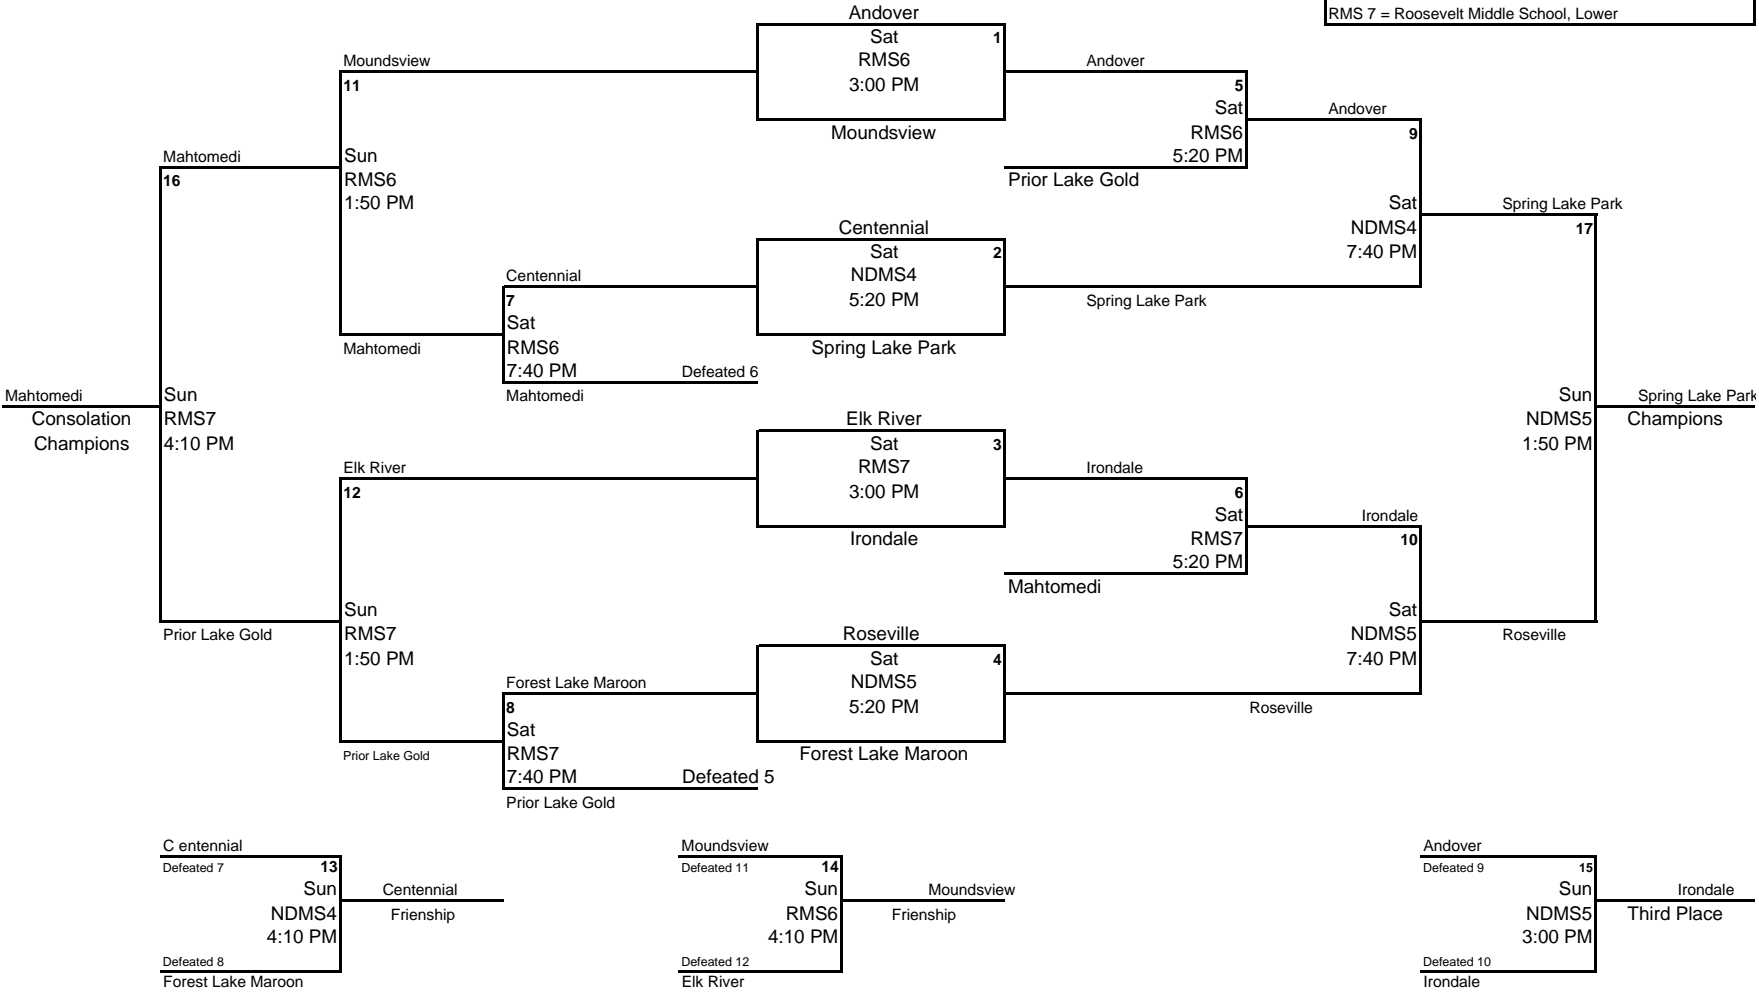

Blaine Girl's Invitational Basketball Tournament
 6th Grade B Division
 February 12-14, 2010

BHS 1 = Blaine High School, Main Court
 BHS 2 = Blaine High School, South Side Court
 BHS 3 = Blaine High School, North Side Court
 NDMS 4 = Northdale Middle School (near concessions)
 NDMS 5 = Northdale Middle School (near admissions)
 RMS 6 = Roosevelt Middle School, Upper
 RMS 7 = Roosevelt Middle School, Lower

1st, 2nd, 3rd and Consolation Champion Awards will be presented immediately following the affected game

BHS Blaine HS 12555 University Ave NW Blaine, MN 55448 Enter Fieldhouse door, SW corner of school
 NDMS Northdale MS 11301 Dogwood ST NW, Coon Rapids MN 55448 Enter door 3 on southside
 RMS Roosevelt MS 650 Main ST NE, Blaine MN 55434 Enter West door on Northside of building, #2