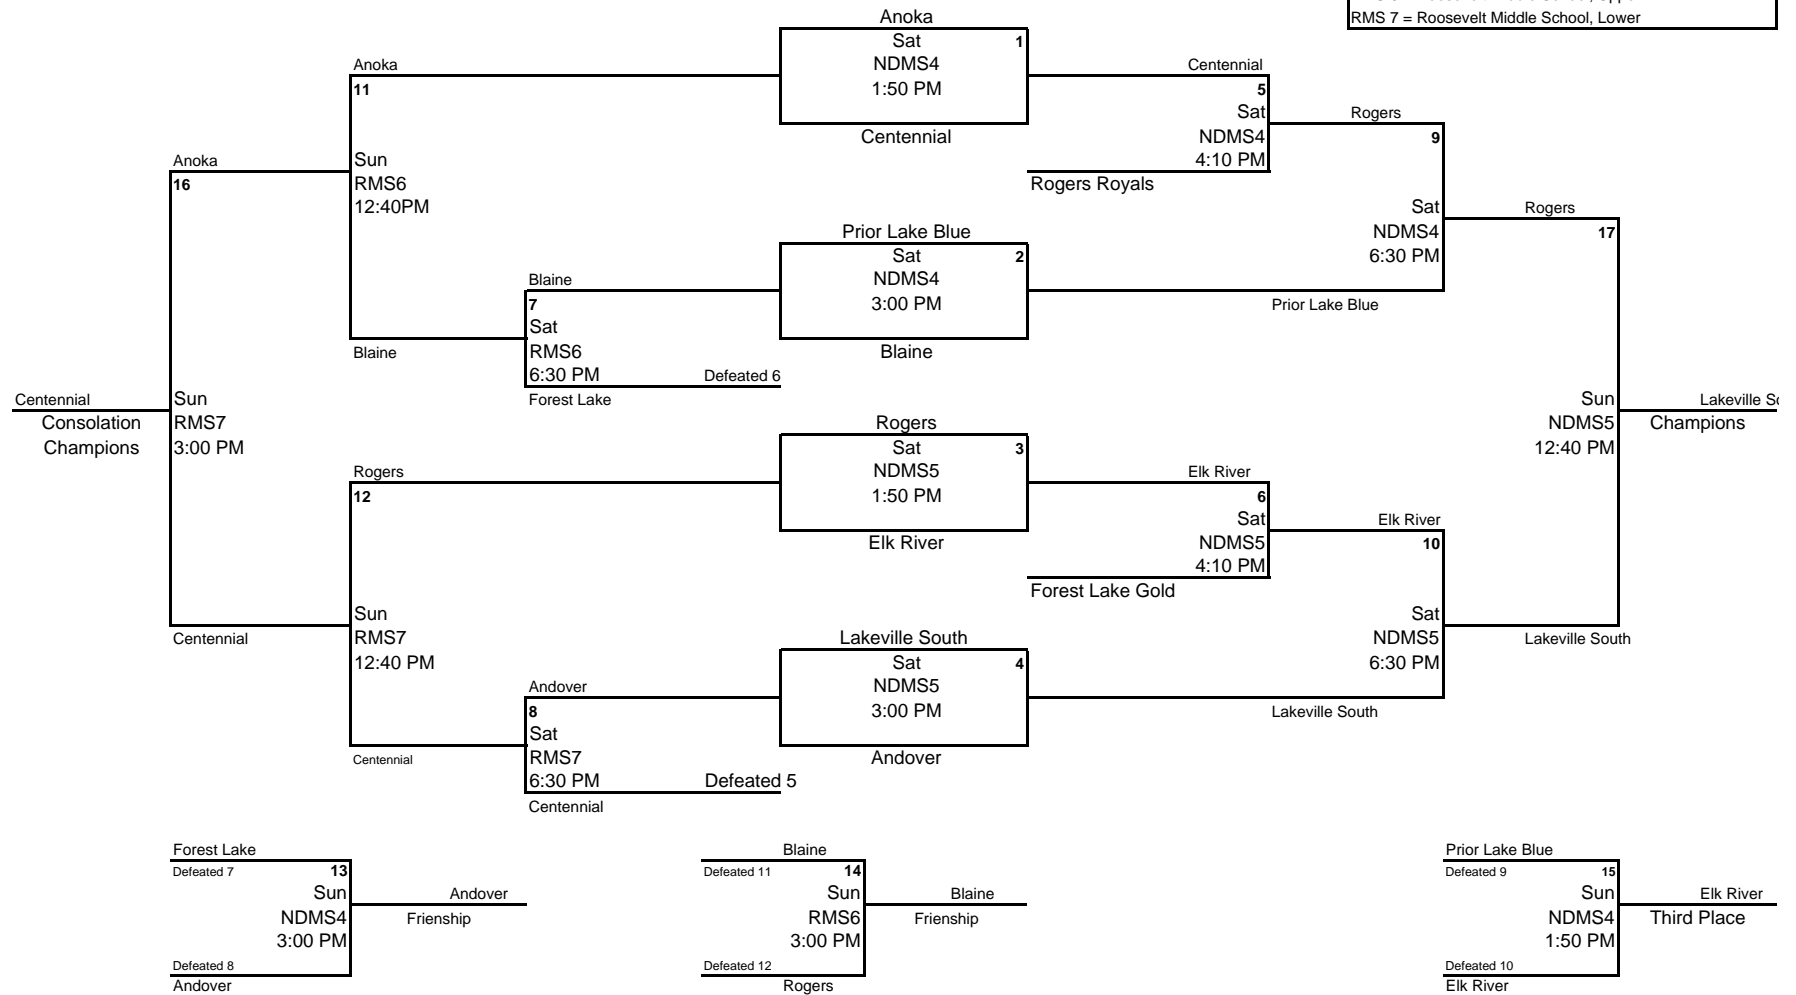

**Blaine Girl's Invitational Basketball Tournament**  
 6th Grade A Division  
 February 12-14, 2010

BHS 1 = Blaine High School, Main Court  
 BHS 2 = Blaine High School, South Side Court  
 BHS 3 = Blaine High School, North Side Court  
 NDMS 4 = Northdale Middle School (near concessions)  
 NDMS 5 = Northdale Middle School (near admissions)  
 RMS 6 = Roosevelt Middle School, Upper  
 RMS 7 = Roosevelt Middle School, Lower

1st, 2nd, 3rd and Consolation Champion Awards will be presented immediately following the affected game

BHS Blaine HS 12555 University Ave NW Blaine, MN 55448 Enter Fieldhouse door, SW corner of school  
 NDMS Northdale MS 11301 Dogwood ST NW, Coon Rapids MN 55448 Enter door 3 on southside  
 RMS Roosevelt MS 650 Main ST NE, Blaine MN 55434 Enter West door on Northside of building, #2

outh