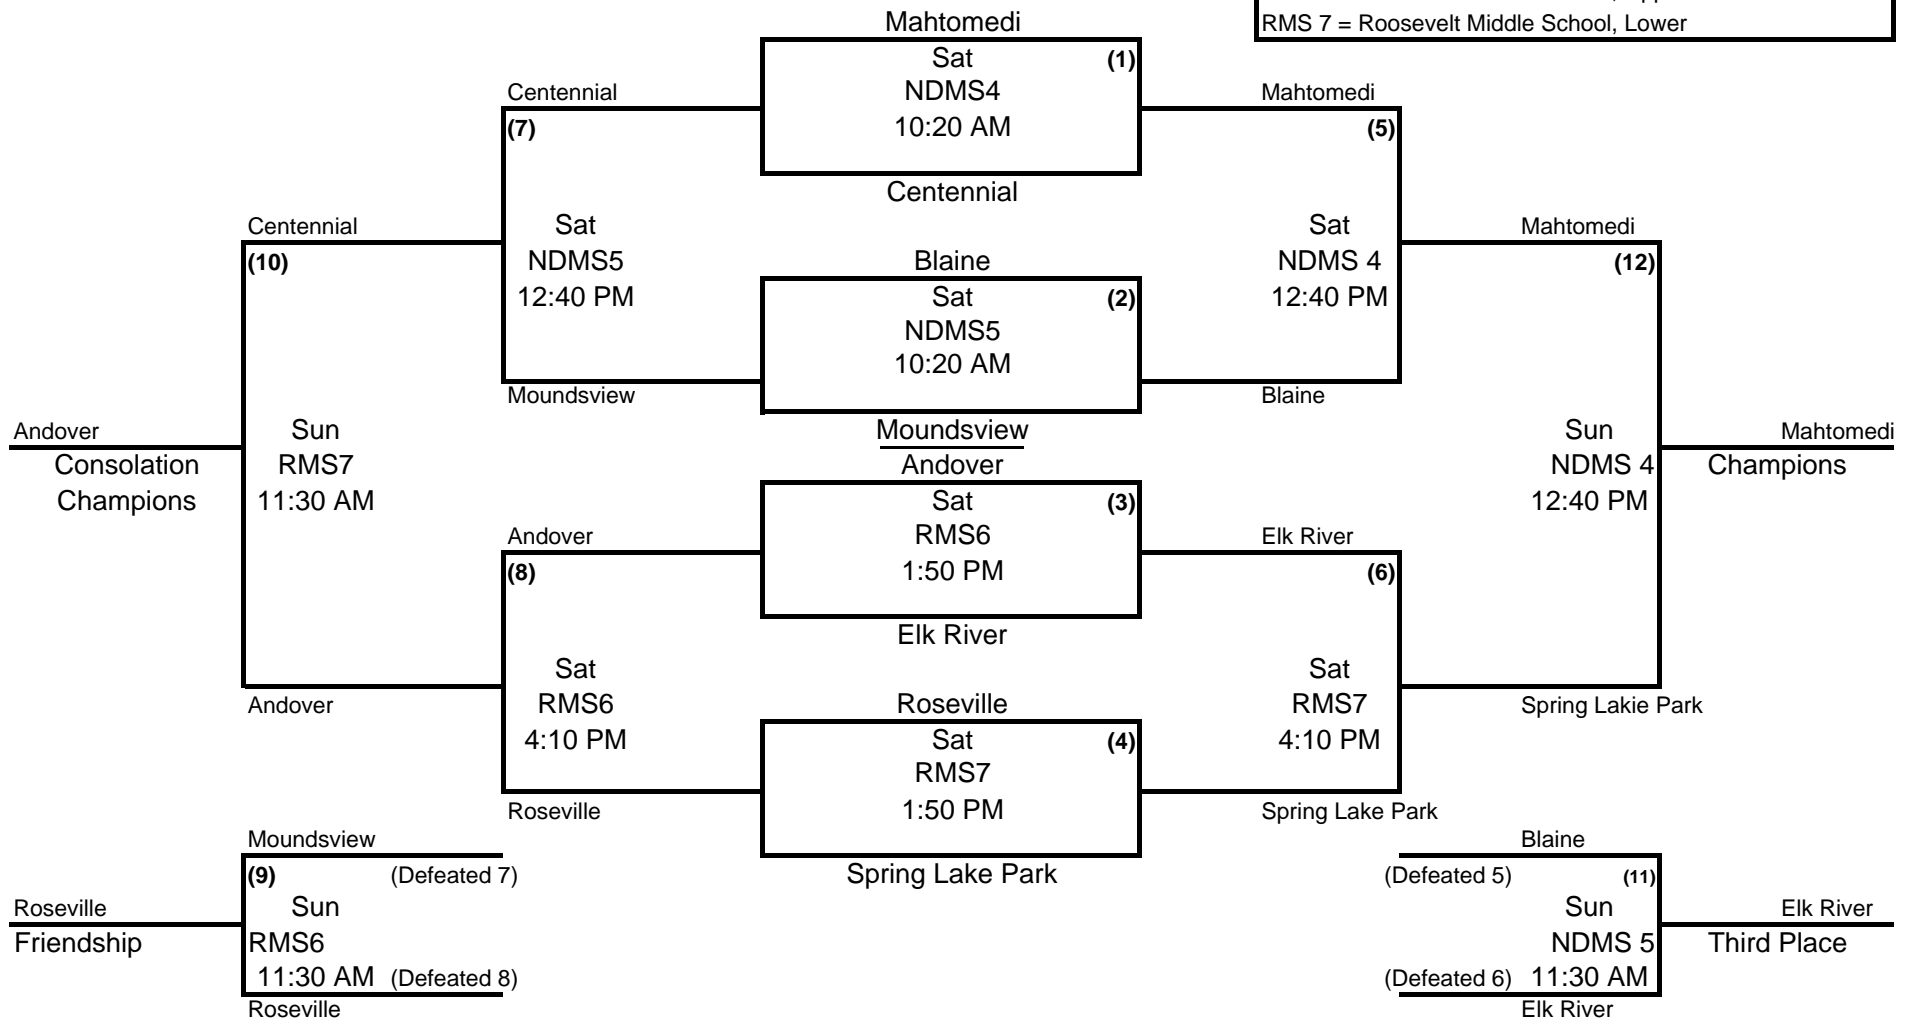

Blaine Girl's Invitational Basketball Tournament
 5th Grade B Division
 February 12-14, 2009

BHS 1 = Blaine High School, Main Court
 BHS 2 = Blaine High School, South Side Court
 BHS 3 = Blaine High School, North Side Court
 NDMS 4 = Northdale Middle School (near concessions)
 NDMS 5 = Northdale Middle School (near admissions)
 RMS 6 = Roosevelt Middle School, Upper
 RMS 7 = Roosevelt Middle School, Lower

1st, 2nd, 3rd and Consolation Champion Trophies will be awarded immediately following the affected game

BHS Blaine HS 12555 University Ave NW Blaine, MN 55448
 NDMS Northdale MS 11301 Dogwood ST NW, Coon Rapids MN 55448
 RMS Roosevelt MS 650 Main ST NE, Blaine MN 55434

Enter Fieldhouse door, SW corner of school
 Enter door 3 on southside
 Enter West door on Northside of building, #2