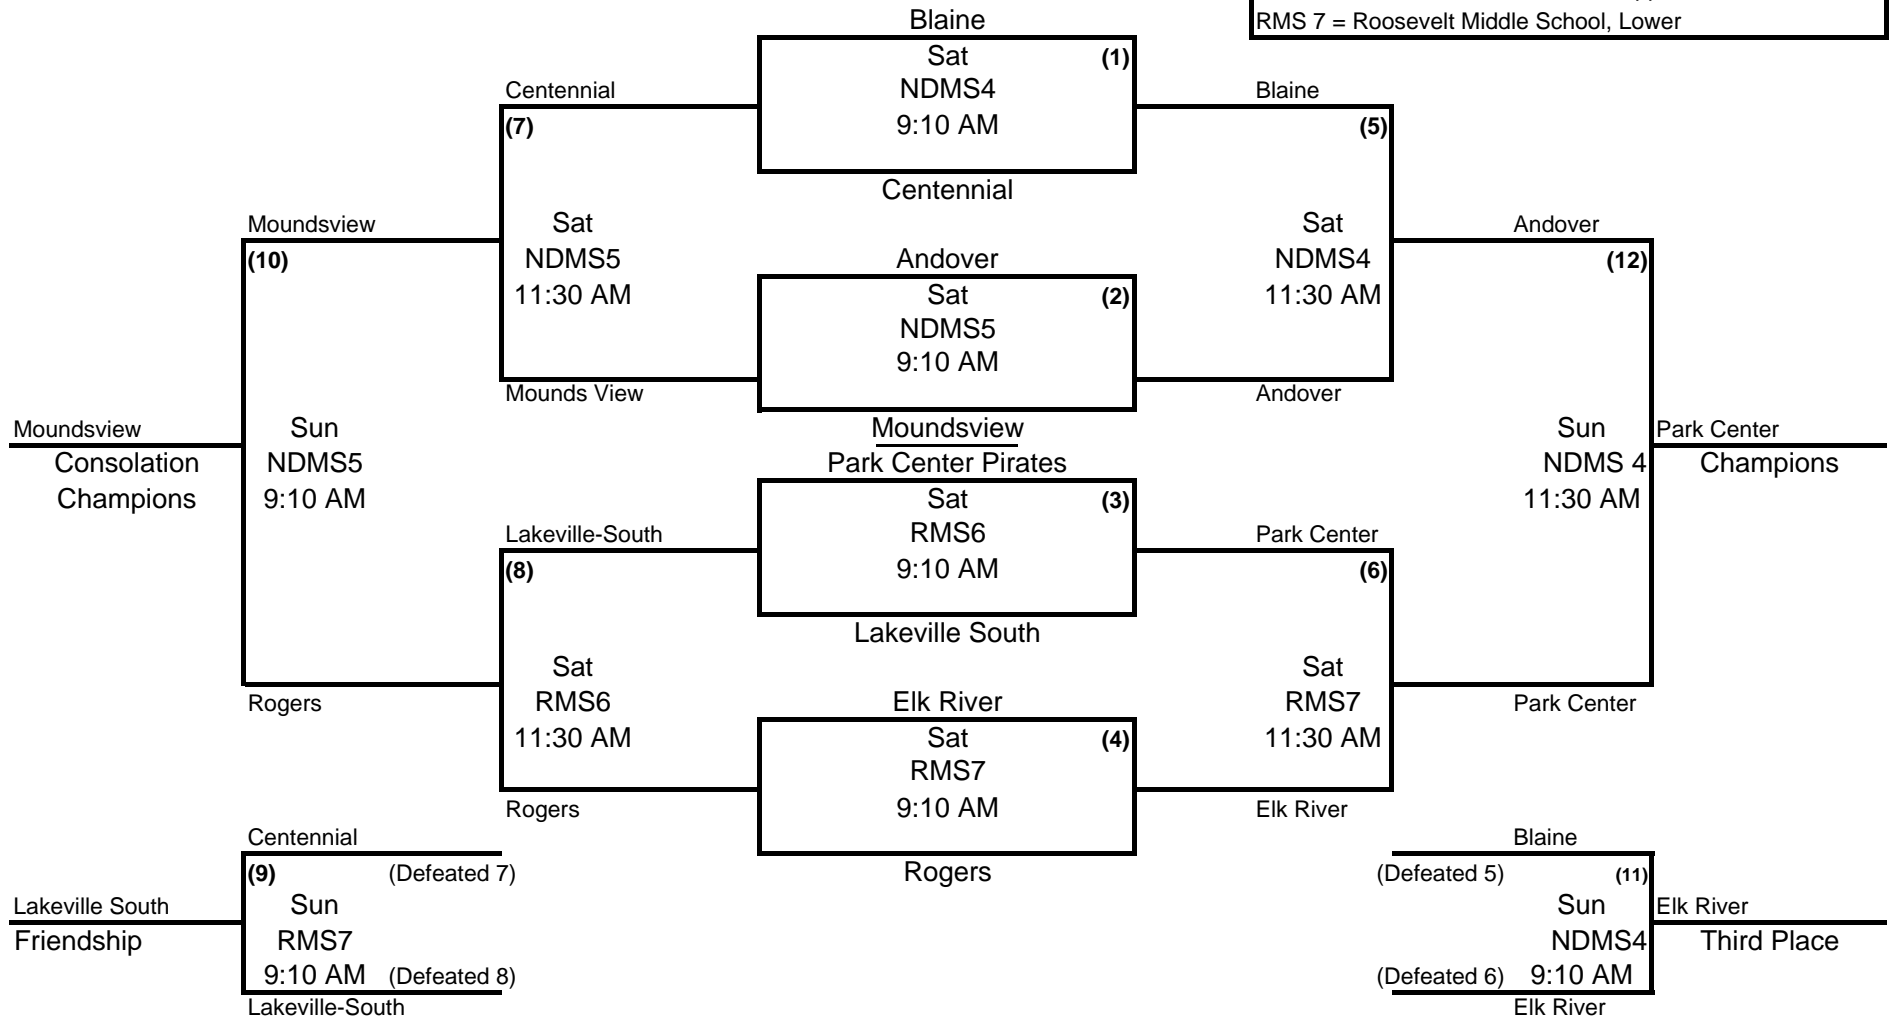

Blaine Girl's Invitational Basketball Tournament
 5th Grade A Division
 February 12-14, 2009

BHS 1 = Blaine High School, Main Court
 BHS 2 = Blaine High School, South Side Court
 BHS 3 = Blaine High School, North Side Court
 NDMS 4 = Northdale Middle School (near concessions)
 NDMS 5 = Northdale Middle School (near admissions)
 RMS 6 = Roosevelt Middle School, Upper
 RMS 7 = Roosevelt Middle School, Lower

1st, 2nd, 3rd and Consolation Champion Trophies will be awarded immediately following the affected game

BHS Blaine HS 12555 University Ave NW Blaine, MN 55448
 NDMS Northdale MS 11301 Dogwood ST NW, Coon Rapids MN 55448
 RMS Roosevelt MS 650 Main ST NE, Blaine MN 55434

Enter Fieldhouse door, SW corner of school
 Enter door 3 on southside
 Enter West door on Northside of building, #2